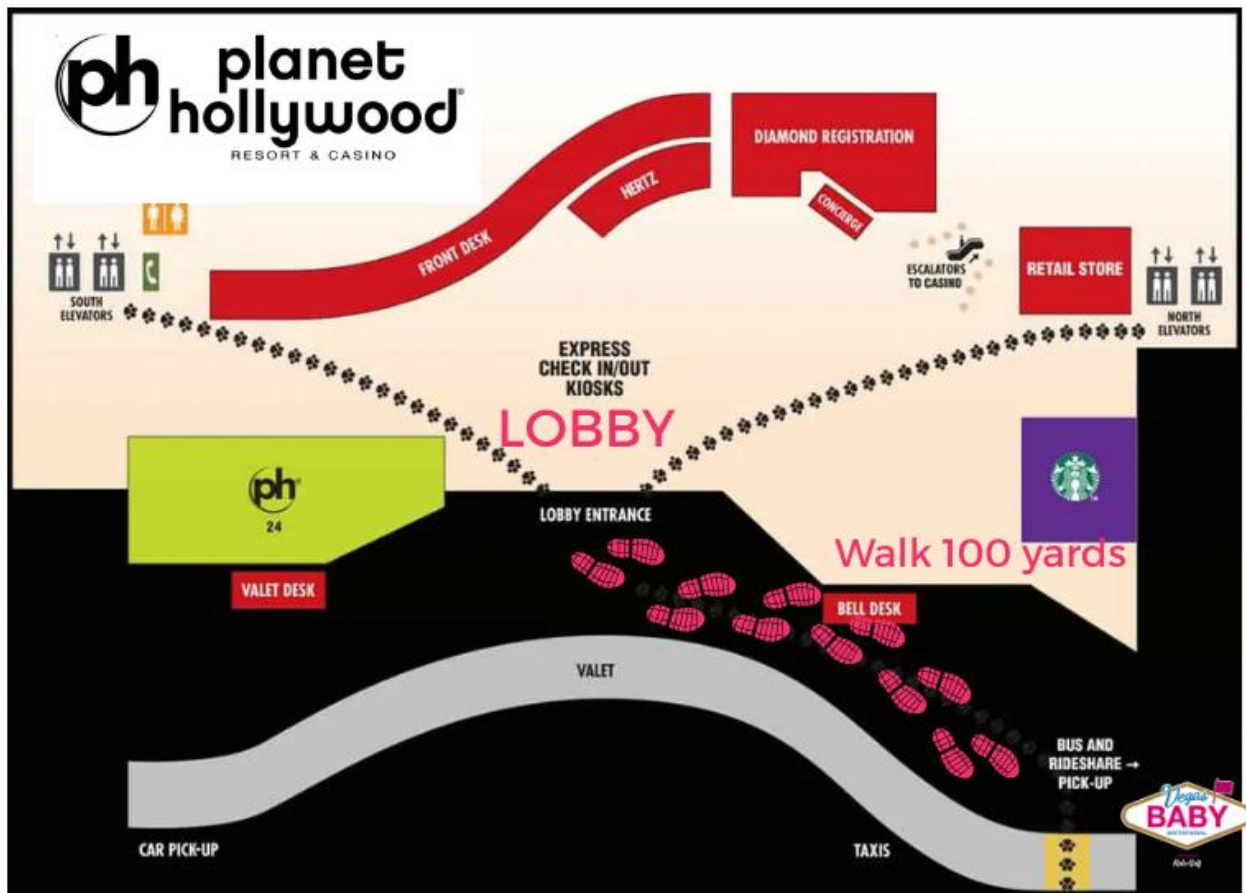

Bus Pick up Location

Bus Pick up Times

Sunday – 10:15am & 11am
 Monday – 7:30am & 7:45am
 Tuesday – Noon & 12:30pm
 Wednesday – 6:45am & 7am